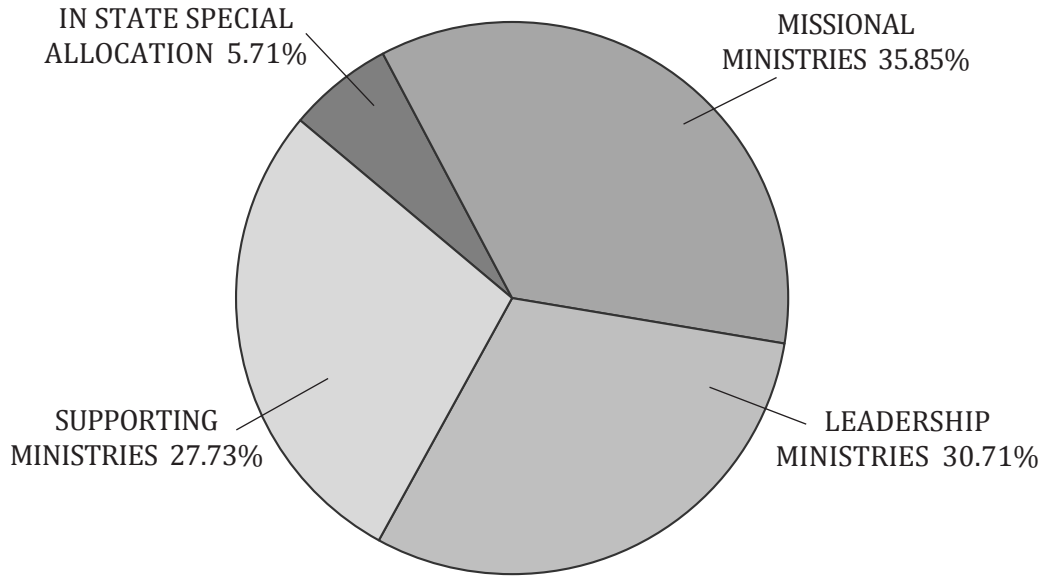

2017 BUDGET PERCENTAGES