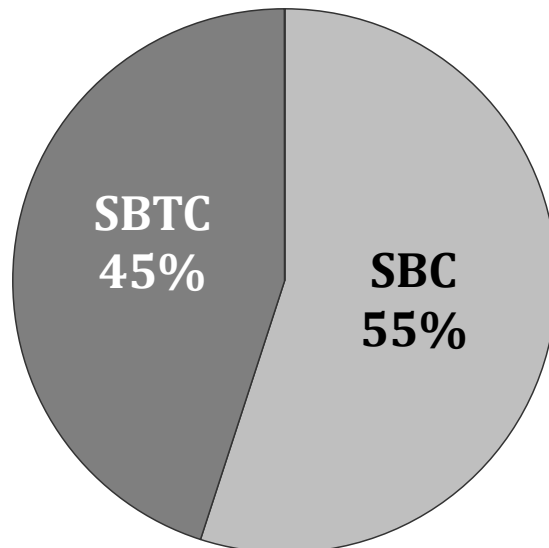

2017 COOPERATIVE PROGRAM PERCENTAGES

The budget continues to support ministries worldwide by forwarding an unprecedented 55% of all Cooperative Program funds to the Southern Baptist Convention in 2017.