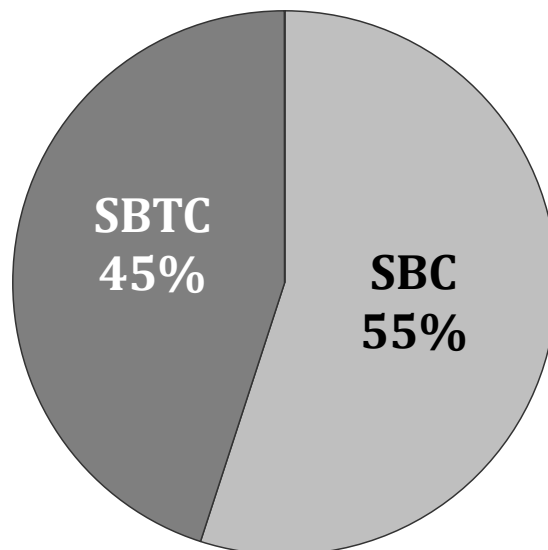

2015 COOPERATIVE PROGRAM PERCENTAGES

The budget continues to support ministries worldwide by forwarding an unprecedented 55% of all Cooperative Program funds to the Southern Baptist Convention in 2015.