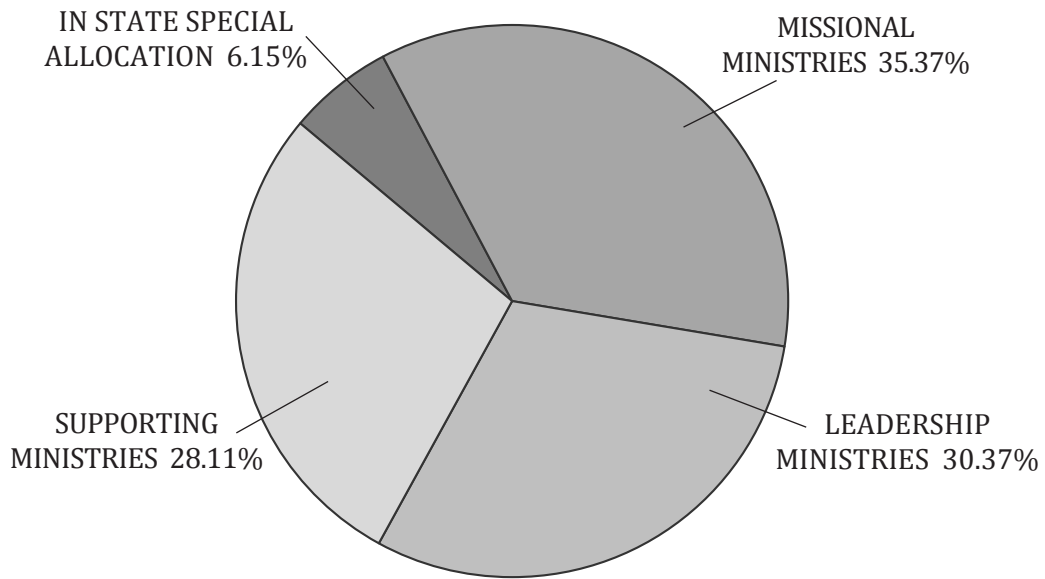

2015 BUDGET PERCENTAGES